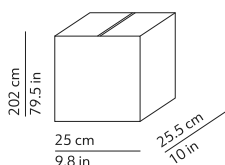

CODES AND DIMENSIONS / CODICI E DIMENSIONI

K155060B
K155060N
K155060T
K155060R

PACKAGING / IMBALLO

Structure
Volume: 0.129 m³ / 4.548 ft³
Gross weight: 12.54 kg / 27.59 lbs

Base
Volume: 0.006 m³ / 0.203 ft³
Gross weight: 6.32 kg / 13.90 lbs