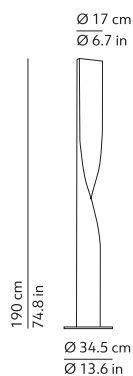

CODES AND DIMENSIONS / CODICI E DIMENSIONI

K155060B
K155060N
K155060T
K155060R

PACKAGING / IMBALLO

Structure
Volume: 0.129 m³ / 4.548 ft³
Gross weight: 12.54 kg / 27.59 lbs

Base
Volume: 0.006 m³ / 0.203 ft³
Gross weight: 6.32 kg / 13.90 lbs