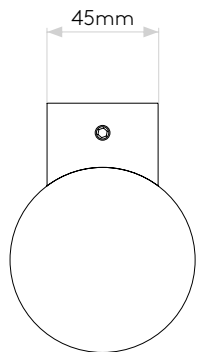

Please note that some dimensions may vary slightly due to manufacturing tolerances, this includes cable entry and fixing holes

Veillez noter que certaines dimensions peuvent varier légèrement en raison des tolérances de fabrication, y compris l'entrée de câble et les trous de fixation.

Bitte beachten Sie, dass die Maße Fertigungstoleranzen unterliegen und daher in geringem Umfang von der angegebenen Größe abweichen können. Dies gilt auch für Kabeleingänge und Befestigungslöcher.

Si prega notare che possono esserci piccole variazioni in alcune dimensioni dovute alle tolleranze di produzione, queste includono l'ingresso del cavo e i fori di fissaggio.