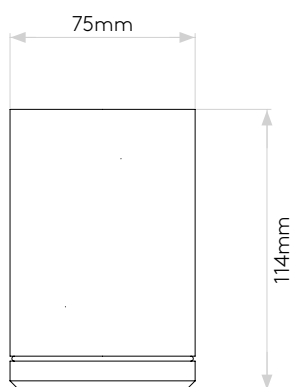

Please note that some dimensions may vary slightly due to manufacturing tolerances, this includes cable entry and fixing holes

Veillez noter que certaines dimensions peuvent varier légèrement en raison des tolérances de fabrication, y compris l'entrée de câble et les trous de fixation.

Bitte beachten Sie, dass die Maße Fertigungstoleranzen unterliegen und daher in geringem Umfang von der angegebenen Größe abweichen können. Dies gilt auch für Kabeleingänge und Befestigungslöcher.

Si prega notare che possono esserci piccole variazioni in alcune dimensioni dovute alle tolleranze di produzione, queste includono l'ingresso del cavo e i fori di fissaggio.