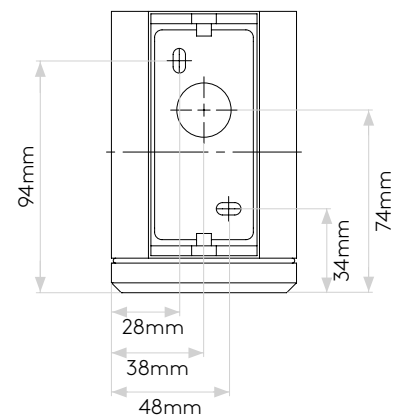

Please note that some dimensions may vary slightly due to manufacturing tolerances, this includes cable entry and fixing holes

Veillez noter que certaines dimensions peuvent varier légèrement en raison des tolérances de fabrication, y compris l'entrée de câble et les trous de fixation.

Bitte beachten Sie, dass die Maße Fertigungstoleranzen unterliegen und daher in geringem Umfang von der angegebenen Größe abweichen können. Dies gilt auch für Kabeleingänge und Befestigungslöcher.

Si prega notare che possono esserci piccole variazioni in alcune dimensioni dovute alle tolleranze di produzione, queste includono l'ingresso del cavo e i fori di fissaggio.