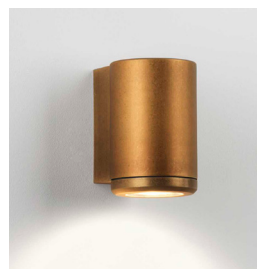

LAMP

LIGHT SOURCE:	GU10
WATTAGE:	35W
LAMP INCLUDED:	No
MAXIMUM LAMP LENGTH (mm):	To Be Advised
LUMINOUS FLUX (lm):	Lamp Dependent
COLOUR TEMP (K):	Lamp Dependent
CRI (Ra):	Lamp Dependent
MACADAM ELLIPSE:	-
TILT ADJUSTABLE ANGLE (°):	-
ROTATION ADJUSTABLE ANGLE (°):	-
LIFETIME (hrs):	Lamp Dependent
BEAM ANGLE (°):	Lamp Dependent

SHADE INCLUDED:	-
SHADE MATERIAL:	-
F MARK:	Suitable for mounting on flammable materials

CODE: 1375001 (7806)
FINISH: ANTIQUE BRASS

CODE: 1375005 (8616)
FINISH: POLISHED NICKEL

THIS PRODUCT IS SUITABLE FOR USE BY THE COAST AND OTHER ONEROUS ENVIRONMENTS - TEN YEAR WARRANTY APPLIES, EXCEPT WHEN THE PRODUCT HAS AN INTEGRAL LED AND/OR DRIVER IN WHICH CASE, A THREE YEAR WARRANTY APPLIES. FOR FURTHER WARRANTY INFORMATION PLEASE REFER BACK TO THE ORIGINAL POINT OF PURCHASE.