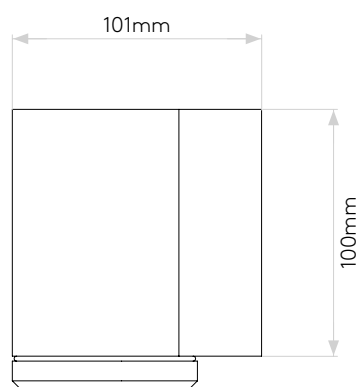

Please note that some dimensions may vary slightly due to manufacturing tolerances, this includes cable entry and fixing holes

Veillez noter que certaines dimensions peuvent varier légèrement en raison des tolérances de fabrication, y compris l'entrée de câble et les trous de fixation.

Bitte beachten Sie, dass die Maße Fertigungstoleranzen unterliegen und daher in geringem Umfang von der angegebenen Größe abweichen können. Dies gilt auch für Kabeleingänge und Befestigungslöcher.

Si prega notare che possono esserci piccole variazioni in alcune dimensioni dovute alle tolleranze di produzione, queste includono l'ingresso del cavo e i fori di fissaggio.